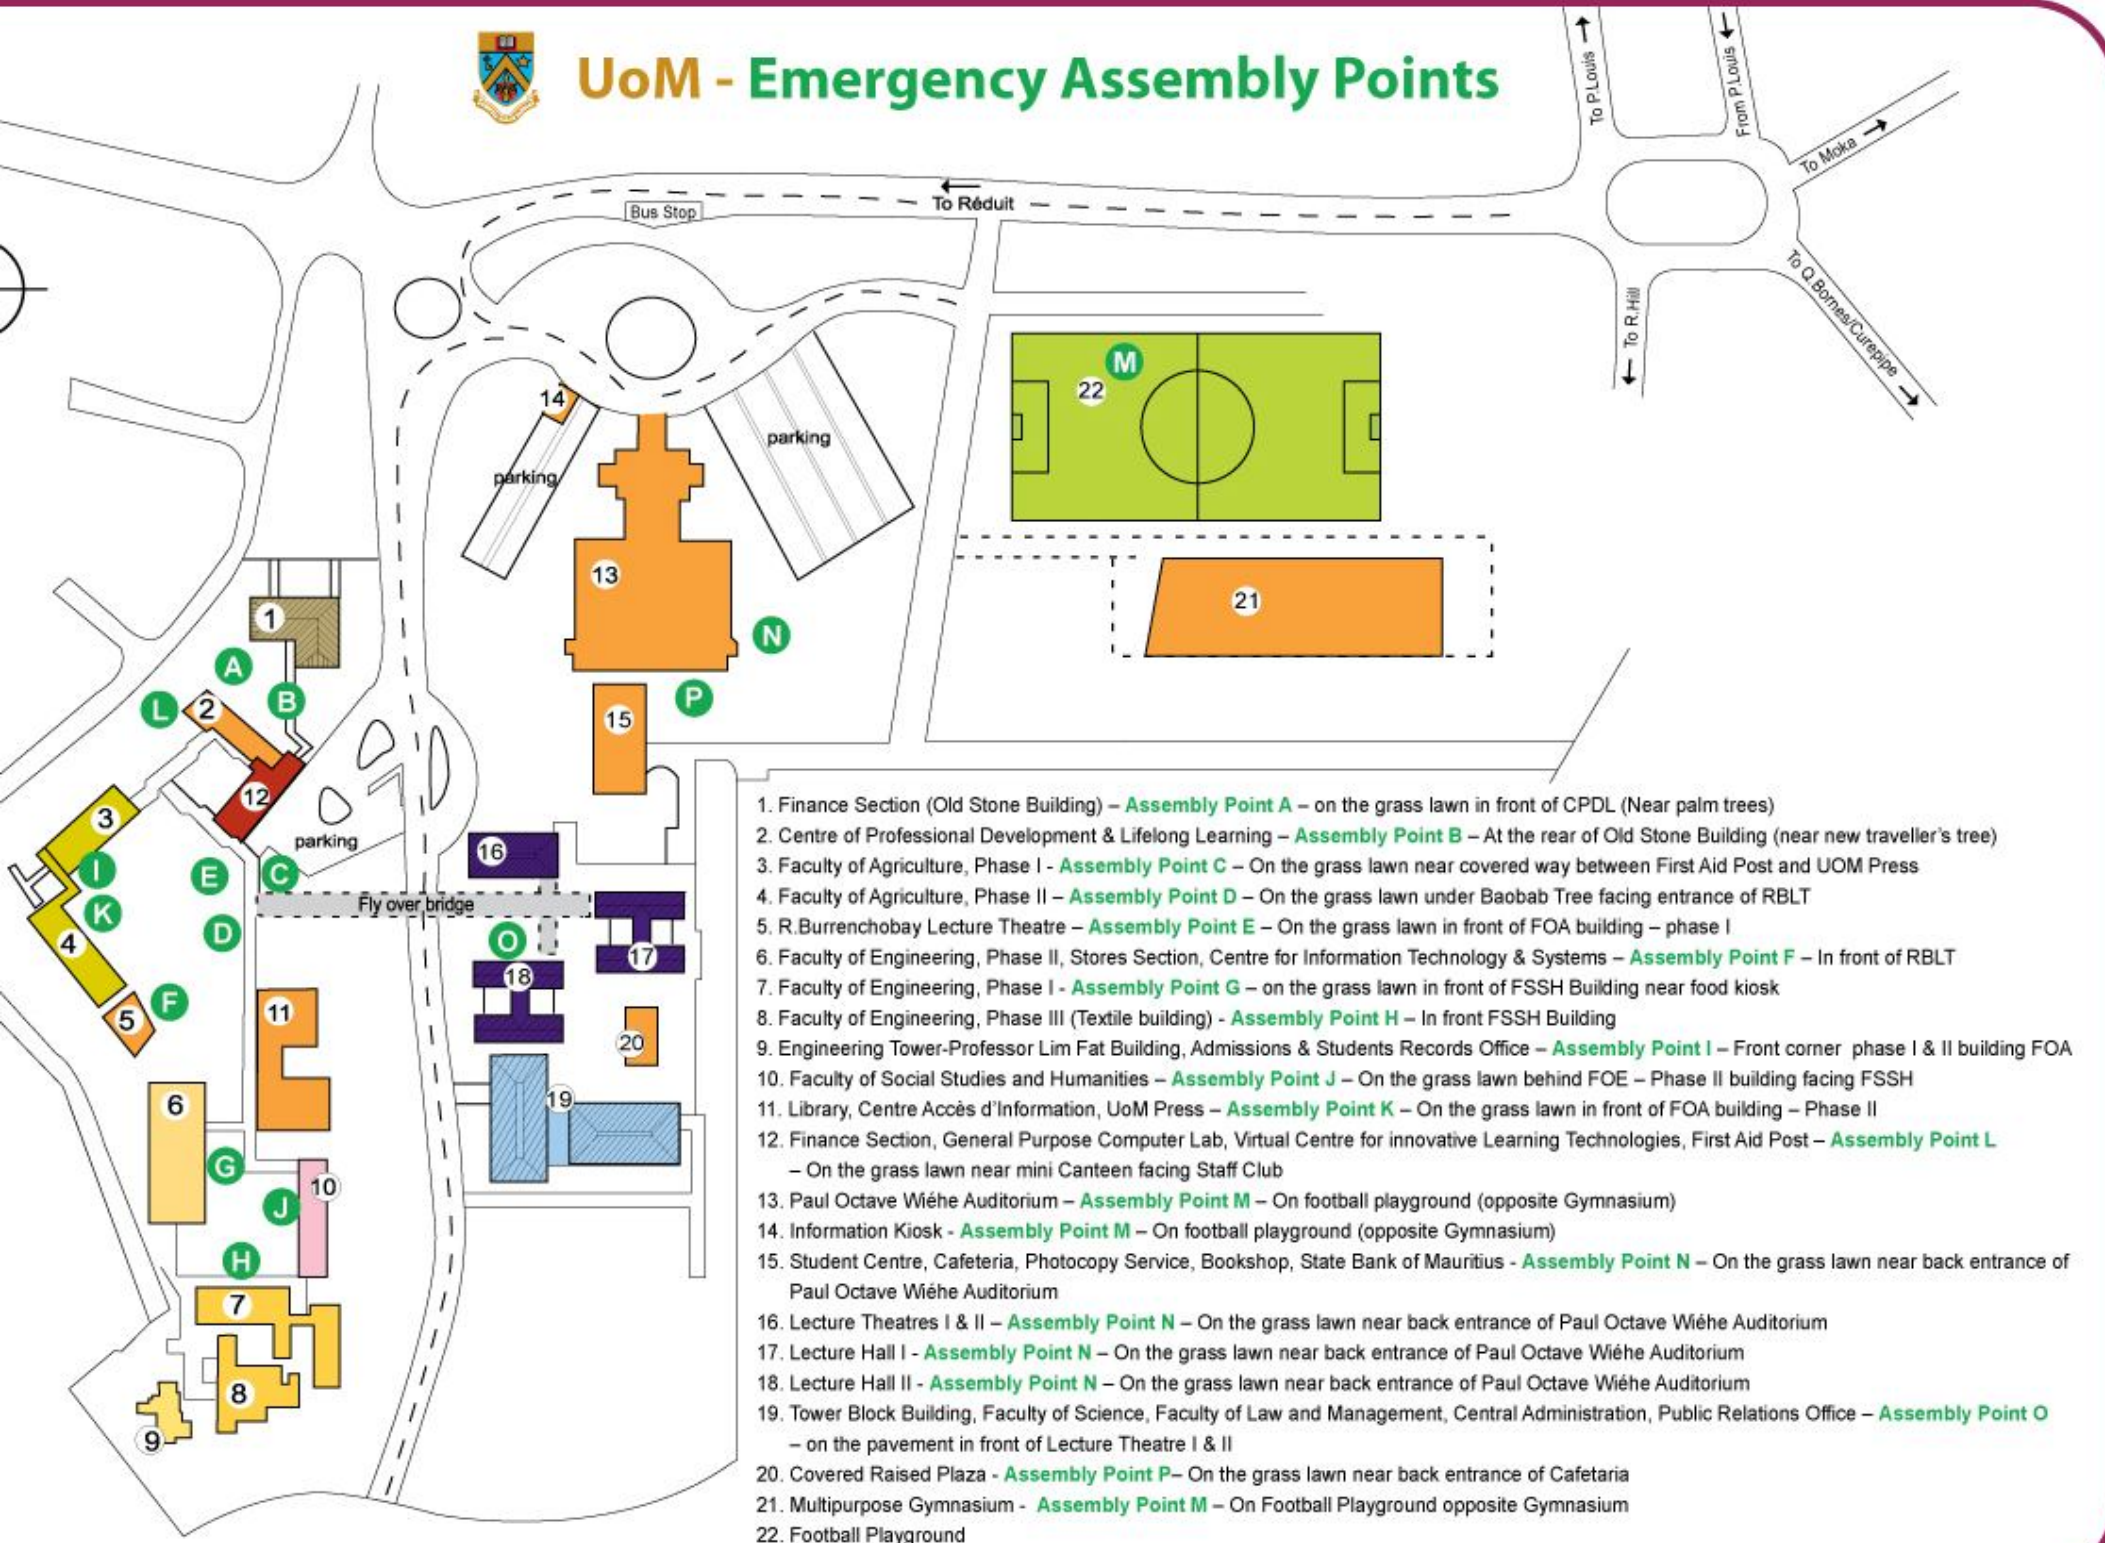

# UoM - Emergency Assembly Points

1. Finance Section (Old Stone Building) – **Assembly Point A** – on the grass lawn in front of CPDL (Near palm trees)
2. Centre of Professional Development & Lifelong Learning – **Assembly Point B** – At the rear of Old Stone Building (near new traveller's tree)
3. Faculty of Agriculture, Phase I – **Assembly Point C** – On the grass lawn near covered way between First Aid Post and UOM Press
4. Faculty of Agriculture, Phase II – **Assembly Point D** – On the grass lawn under Baobab Tree facing entrance of RBLT
5. R.Burrenchobay Lecture Theatre – **Assembly Point E** – On the grass lawn in front of FOA building – phase I
6. Faculty of Engineering, Phase II, Stores Section, Centre for Information Technology & Systems – **Assembly Point F** – In front of RBLT
7. Faculty of Engineering, Phase I – **Assembly Point G** – on the grass lawn in front of FSSH Building near food kiosk
8. Faculty of Engineering, Phase III (Textile building) – **Assembly Point H** – In front FSSH Building
9. Engineering Tower-Professor Lim Fat Building, Admissions & Students Records Office – **Assembly Point I** – Front corner phase I & II building FOA
10. Faculty of Social Studies and Humanities – **Assembly Point J** – On the grass lawn behind FOE – Phase II building facing FSSH
11. Library, Centre Accès d'Information, UoM Press – **Assembly Point K** – On the grass lawn in front of FOA building – Phase II
12. Finance Section, General Purpose Computer Lab, Virtual Centre for innovative Learning Technologies, First Aid Post – **Assembly Point L**  
– On the grass lawn near mini Canteen facing Staff Club
13. Paul Octave Wiéhe Auditorium – **Assembly Point M** – On football playground (opposite Gymnasium)
14. Information Kiosk – **Assembly Point M** – On football playground (opposite Gymnasium)
15. Student Centre, Cafeteria, Photocopy Service, Bookshop, State Bank of Mauritius – **Assembly Point N** – On the grass lawn near back entrance of Paul Octave Wiéhe Auditorium
16. Lecture Theatres I & II – **Assembly Point N** – On the grass lawn near back entrance of Paul Octave Wiéhe Auditorium
17. Lecture Hall I – **Assembly Point N** – On the grass lawn near back entrance of Paul Octave Wiéhe Auditorium
18. Lecture Hall II – **Assembly Point N** – On the grass lawn near back entrance of Paul Octave Wiéhe Auditorium
19. Tower Block Building, Faculty of Science, Faculty of Law and Management, Central Administration, Public Relations Office – **Assembly Point O**  
– on the pavement in front of Lecture Theatre I & II
20. Covered Raised Plaza – **Assembly Point P** – On the grass lawn near back entrance of Cafeteria
21. Multipurpose Gymnasium – **Assembly Point M** – On Football Playground opposite Gymnasium
22. Football Playground